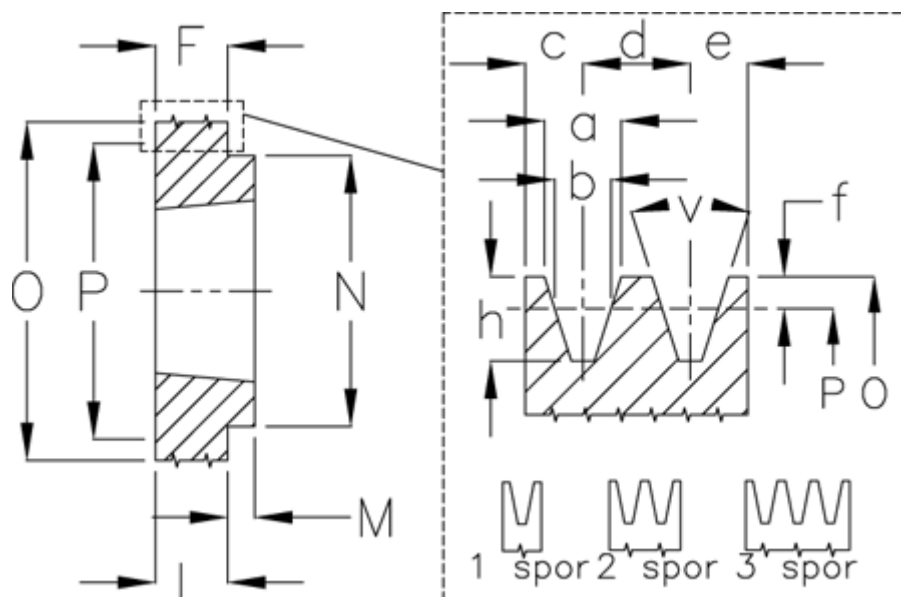

Article number: 604113016002

Description: V-belt pulley SPZ 160/2 TL2012

Measures

a	= 9.7	For bush	= 2012	P	= 160
b	= 8.5	h	= 11.0	Type	= SPZ
Bush ζ max	= 50	J	= -	v	= 38 grader
c	= 8.0	L	= 32		
d	= 12.0	m	= 4		
e	= 8.0	N	= 112		
f	= 2.0	Number of ribs	= 2		
F	= 28	O	= 164.0		